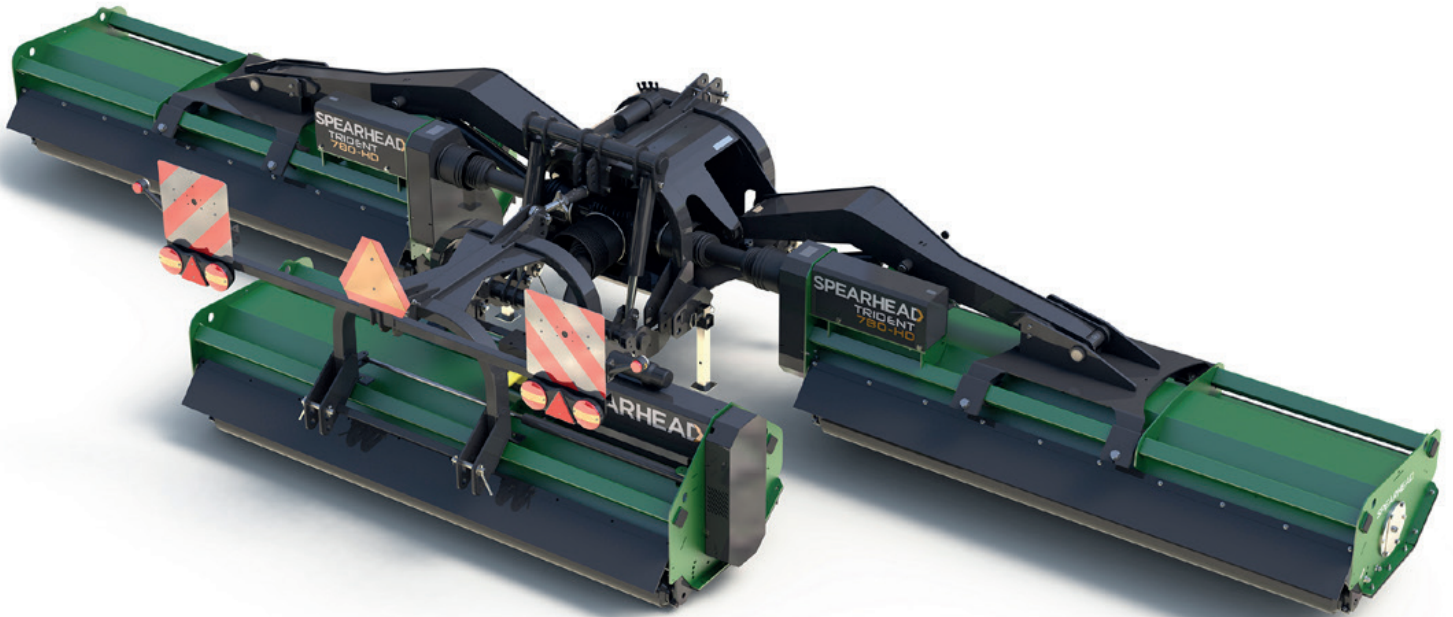

SPEARHEAD

TRIDENT HD TRIPLE 650 / 780

AGRICULTURE

PASTURE

LIGHT SCRUB

AIRFIELD

TRACTOR POWER
REQUIRED

PTO SPEED

CUTTING WIDTH

FLAIL TYPE

NUMBER OF
FLAILS

CUTTING
HEIGHT

TRIDENT HD
650

140hp

1000rpm

6.5m /
22' 0"

162

0mm - 150mm
0" - 6"

TRIDENT HD
780

180hp

1000rpm

7.8m /
26' 3"

198

0mm - 150mm
0" - 6"